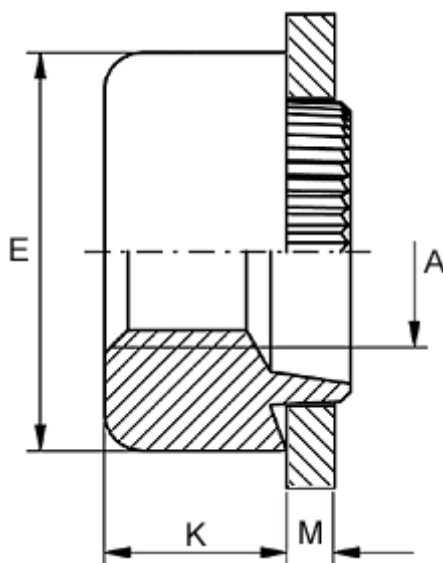

Article number: 12725000030800

Description: KLEE-coil 725 000 030.800
M3 Brass

Measures

Female thread A	= M3
Height K	= 3.0
Outer diameter E	= 6.0
Plate thickness	= 1.1 to 1.3
Recommended bore diameter +0.05	= 4.0